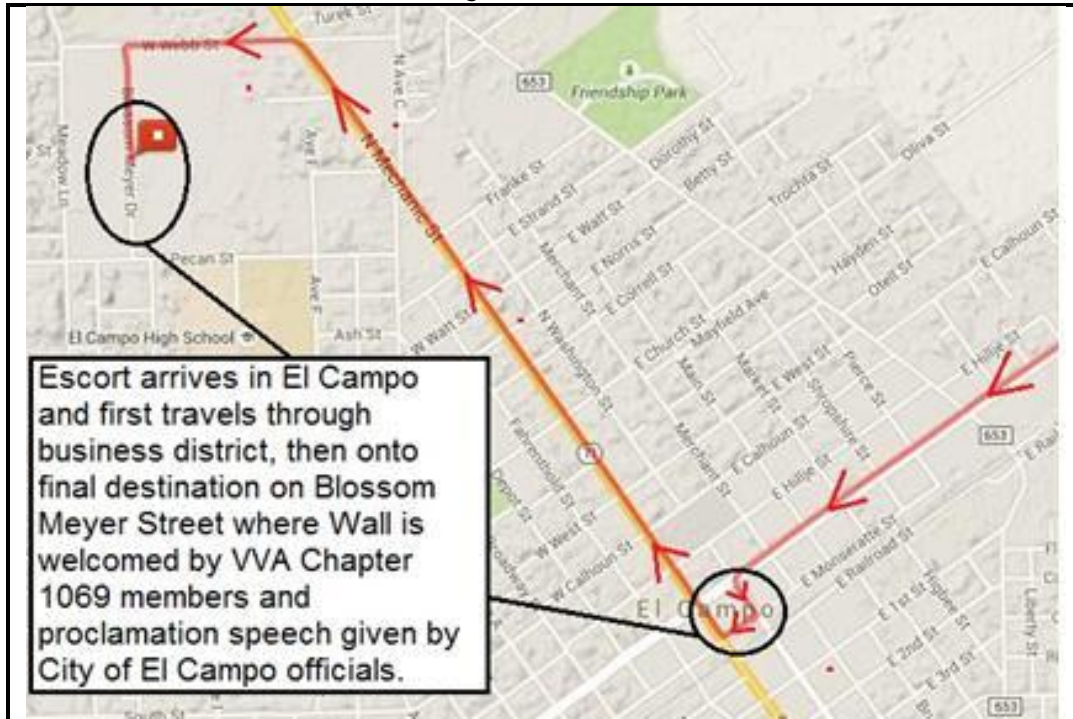

***Vietnam Traveling Memorial Wall Motorcycle Escort Route for:
El Campo, Texas
Escort lead by the Matagorda County Cavalry
July 15, 2015***

- Escort travels to El Campo and through business district - then travels to final destination
- (4:10 PM) Escort exits on Pierce, taking exit 960 into El Campo business district area
- Escort continues on old Hwy 59 into downtown El Campo
- (4:15 PM) Escort enters El Campo business district area
- Turns LEFT onto Washington - Turns RIGHT onto Monseratte
- Escort continues through El Campo business district area
- Turns RIGHT onto hwy 71 - headed North through El Campo
- Turns LEFT onto W. Web - Turns LEFT onto Blossom Meyer St.
- (4:20 PM) Wall arrives at Northside Elementary School, 2600 Blossom Meyer Dr, and is welcomed by VVA Chapter 1069 members
- Proclamation speech given by City of El Campo officials
- The Wall will then be assembled and setup on the morning of July 16

For more information, please visit the VVA chapter 1069 website:
<http://www.vva1069.org/y2015/travelingwall.html>